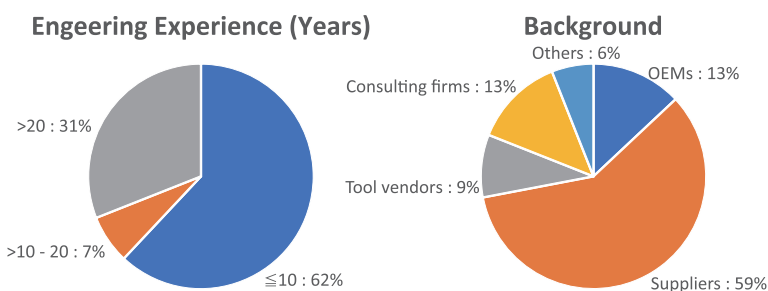

[Consultants]