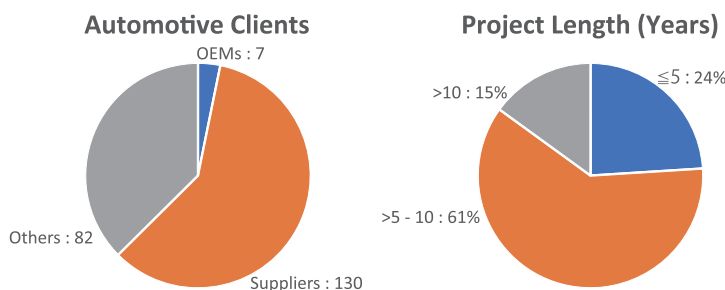

[Clients]

You can download the PDF file.